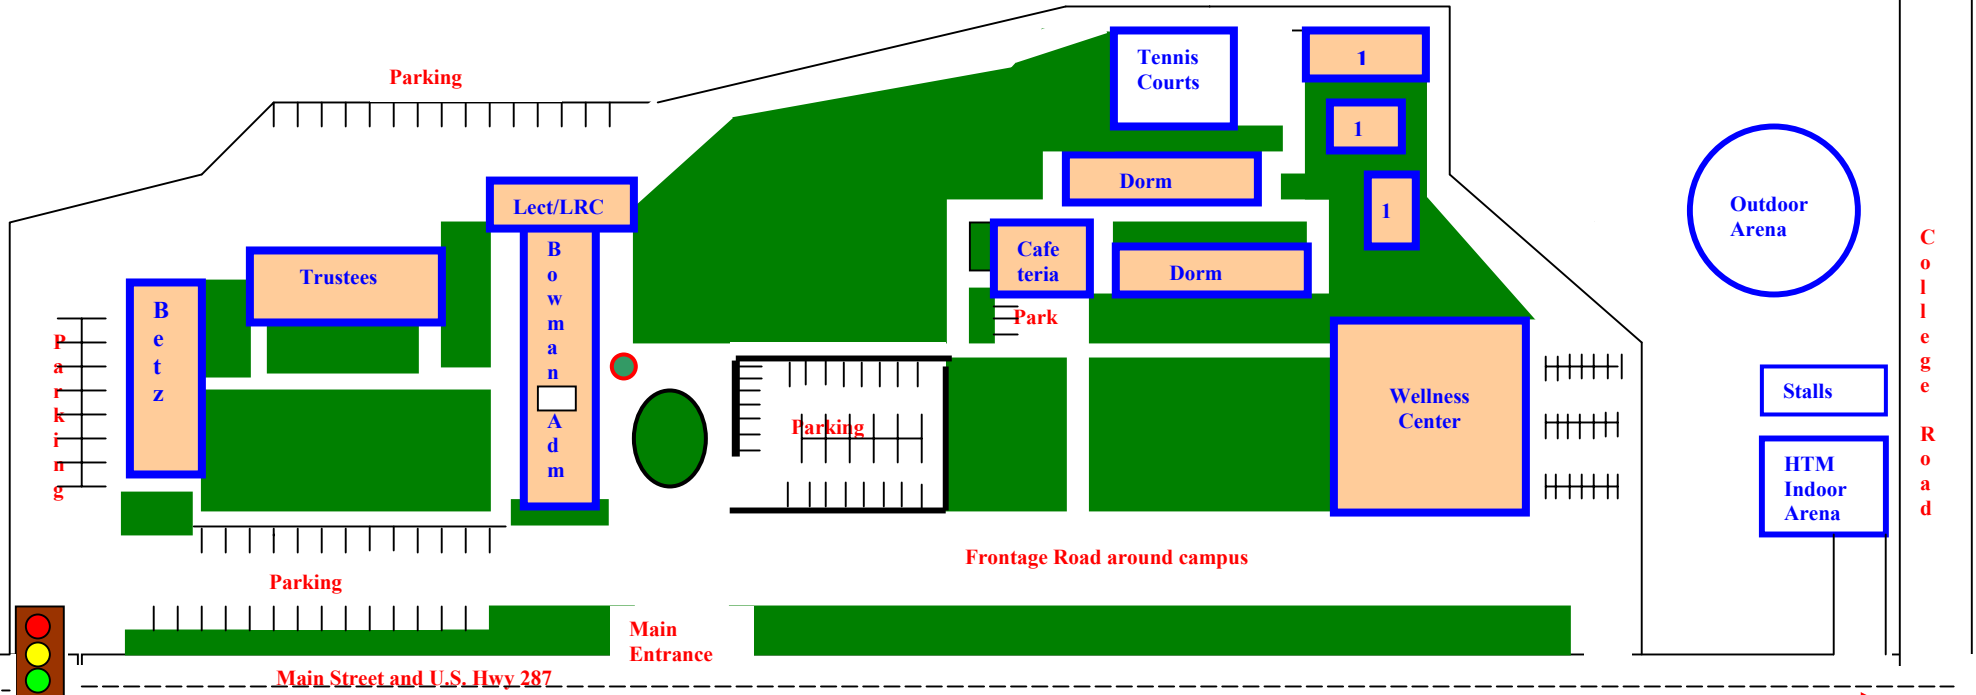

Lamar Community College Campus Map

Willow Creek

Main Street and U.S. Hwy 287

Frontage Road around campus

2 Miles →

1. Buildings and Grounds

Savage Avenue

College Road